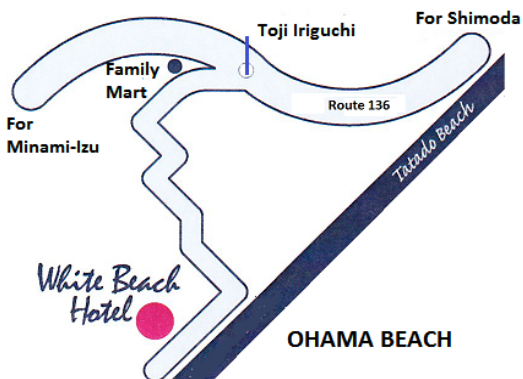

## RUGBY WORLD CUP PLAY

カクテルパーティと液晶テレビ観戦  
Wide Screen Television

MARIO MARE RESTAURANT  
and PIZZERIA  
WHITE BEACH HOTEL

Tel: 0558-23-2039  
<http://www.whitebeach->

1902 Kisami, Shimoda-Shi  
Shizuoka 415-0028